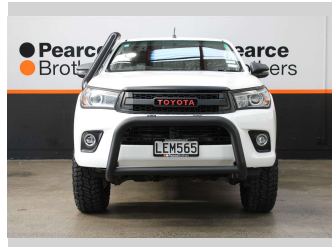

2018 Toyota Hilux SR5 4X4 MONSTERED

Purchase Price

\$37,990

Includes GST, Registration & Licensing

Finance may be available on this vehicle. Ask one of our friendly staff for more information.

Gain peace of mind with Mechanical Breakdown Insurance. **Ask us how.**

Body Style

4 door, Ute

Odometer

230,018 km

Engine

2755 cc, Diesel

Fuel Type

Diesel