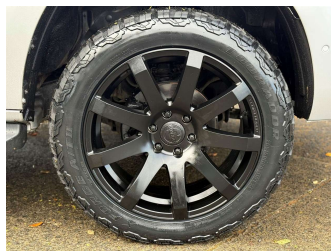

2018 LDV T60 4WD, MANUAL BLACK EDITION

Purchase Price **$25,975**
Includes GST, Registration & Licensing

Finance may be available on this vehicle. Ask one of our friendly staff for more information.

Gain peace of mind with Mechanical Breakdown Insurance. **Ask us how.**

Top features

None Listed

Body Style
4 door, Ute

Odometer
55,518 km

Engine
2776 cc, In-Line

Fuel Type
Diesel

Transmission
Manual, 4WD

Wheels
-

VIN
LSFAM11A6JA089826

Interior
Black

Safety

Based on 2025 VSRR rating

Reg No.
QHE865

Ext Colour
Silver

History
NZ New, 6 owners

Seats
5 seats, Fabric

CO2 Emissions
★☆☆☆☆
267 grams/km

Energy Economy
★☆☆☆☆
**Annual fuel cost of $3,860
10L per 100km**

Cost per year is an estimate based on diesel price of $2.00 per litre and an average distance of 14000 km. Includes Road User Charges (RUC). Emissions and Energy Economy figures standardised to 3P WLTP.

Stock ID: 40192

Pearce Brothers | Phone 0800 080 061 | Email adam@pearcebrothers.co.nz
103 Great South Road, Papatoetoe, Auckland 2113, New Zealand
www.pearcebrothers.co.nz

★★★★★
4.70 | 679 reviews