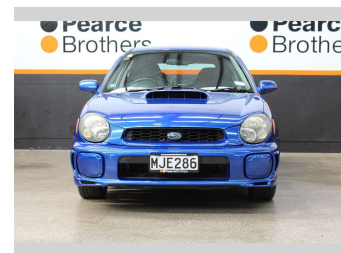

2002 Subaru Impreza WRX STI 6 SPD MANUAL

Purchase Price **\$23,990**
Includes GST, Registration & Licensing

Finance may be available on this vehicle. Ask one of our friendly staff for more information.

Gain peace of mind with Mechanical Breakdown Insurance. **Ask us how.**

Body Style
Wagon

Odometer
137,459 km

Engine
1990 cc, Internal Combustion

Fuel Type
Petrol

Transmission
MANUAL

Wheels
-

VIN
7A8GF090708003243

Interior
-

Safety
-

Reg No.
MJE286

Ext Colour
Blue

History
Ex-Overseas

Seats
5 seats

CO2 Emissions
-

Energy Economy
-

Stock ID: 25738