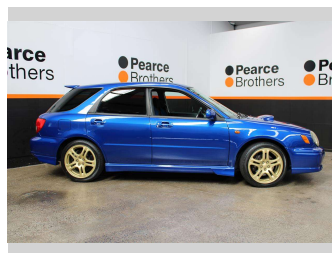

2002 Subaru Impreza WRX STI 6 SPD MANUAL

Purchase Price **\$23,990**
Includes GST, Registration & Licensing

Finance may be available on this vehicle. Ask one of our friendly staff for more information.

Gain peace of mind with Mechanical Breakdown Insurance. **Ask us how.**

Body Style
Wagon

Odometer
137,459 km

Engine
1990 cc, Internal Combustion

Fuel Type
Petrol

Transmission
MANUAL

Wheels
-

VIN
7A8GF090708003243

Interior
-

Safety
-

Reg No.
MJE286

Ext Colour
Blue

History
Ex-Overseas

Seats
5 seats

CO2 Emissions
-

Energy Economy
-

Stock ID: 25738