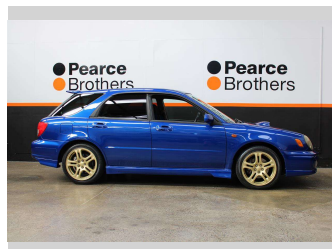

2002 Subaru Impreza WRX STI 6 SPD MANUAL

Purchase Price **\$23,990**
Includes GST, Registration & Licensing

Finance may be available on this vehicle. Ask one of our friendly staff for more information.

Gain peace of mind with Mechanical Breakdown Insurance. **Ask us how.**

Body Style
Wagon

Odometer
137,459 km

Engine
1990 cc, Internal Combustion

Fuel Type
Petrol

Transmission
MANUAL

Wheels
-

VIN
7A8GF090708003243

Interior
-