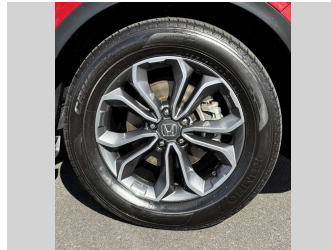

2021 Honda CRV TOURING 1.5PT

Purchase Price **$26,975**
Includes GST, Registration & Licensing

Finance may be available on this vehicle. Ask one of our friendly staff for more information.

Gain peace of mind with Mechanical Breakdown Insurance. **Ask us how.**

Top features

None Listed

Body Style
5 door, SUV

Odometer
48,592 km

Engine
1498 cc, In-Line

Fuel Type
Petrol

Transmission
Automatic

Wheels
-

VIN
MRHRW1850MP06156M

Interior
Black

Safety

Based on 2025 UCSR rating for 17-23 models

Reg No.
-

Ext Colour
Red

History
NZ New

Seats
5 seats, Leather

CO2 Emissions
★★★★☆
185 grams/km

Energy Economy
★★☆☆☆☆
Annual fuel cost of $3,180
8.1L per 100km

Cost per year is an estimate based on petrol price of $2.80 per litre and an average distance of 14000 km. Emissions and Energy Economy figures standardised to 3P WLTP.

Stock ID: 40967

Pearce Brothers | Phone 0800 080 061 | Email adam@pearcebrothers.co.nz
103 Great South Road, Papatoetoe, Auckland 2113, New Zealand
www.pearcebrothers.co.nz

4.70 | 700 reviews