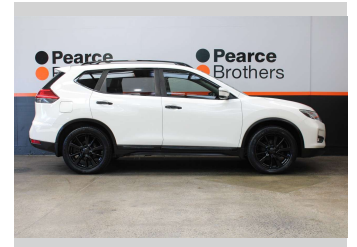

# 2019 Nissan X-Trail TI 2.5P 4WD NZ NEW

**Purchase Price** **\$18,990**  
Includes GST, Registration & Licensing

Finance may be available on this vehicle. Ask one of our friendly staff for more information.

Body Style  
**5 door, RV/SUV**

Odometer  
**108,015 km**

Engine  
**2488 cc, Diesel**

Fuel Type  
**Petrol**

Transmission  
**CVT**

Wheels  
-

VIN  
**JN1TBNT32A0051943**

Interior  
-