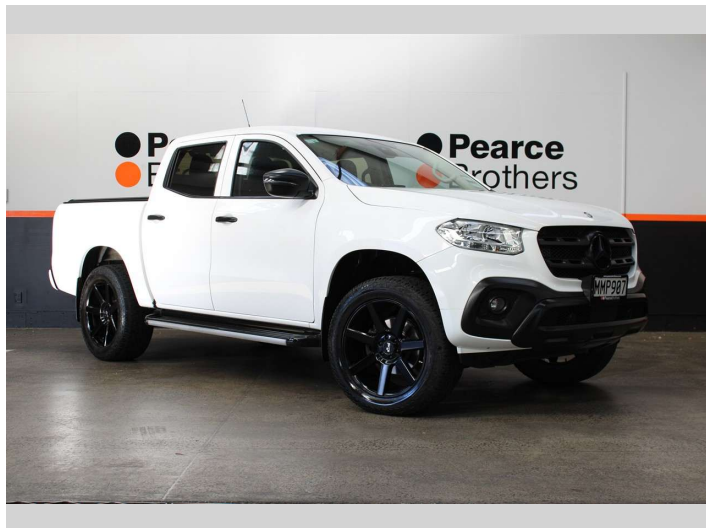

2019 Mercedes-Benz X-Class 4X4 20" MAGS AND

Purchase Price **\$33,990**
Includes GST, Registration & Licensing

Finance may be available on this vehicle. Ask one of our friendly staff for more information.

Body Style
4 door, Ute

Odometer
83,587 km

Engine
2298 cc, Diesel

Fuel Type
Diesel

Transmission
Automatic

Wheels
-

VIN
WDF4702312G022617

Interior
-

Safety

Based on 2025 VSRR rating

Reg No.
MMP907

Ext Colour
White

History
NZ New

Seats
5 seats

CO2 Emissions
★★★★☆☆
233 grams/km

Energy Economy
★★★★☆☆
Annual fuel cost of \$3,530
8.8L per 100km