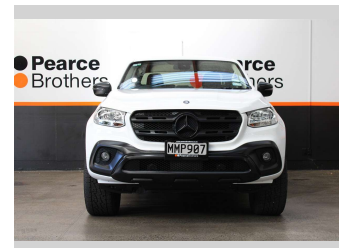

2019 Mercedes-Benz X-Class 4X4 20" MAGS AND

Purchase Price **\$33,990**
Includes GST, Registration & Licensing

Finance may be available on this vehicle. Ask one of our friendly staff for more information.

Body Style
4 door, Ute

Odometer
83,587 km

Engine
2298 cc, Diesel

Fuel Type
Diesel

Transmission
Automatic

Wheels
-

VIN
WDF4702312G022617

Interior
-