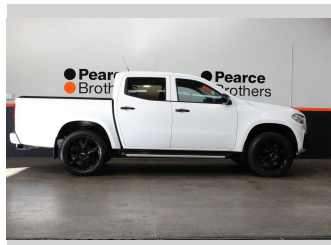

2019 Mercedes-Benz X-Class 4X4 20" MAGS AND

Purchase Price **\$33,990**
Includes GST, Registration & Licensing

Finance may be available on this vehicle. Ask one of our friendly staff for more information.

Body Style
4 door, Ute

Odometer
83,587 km

Engine
2298 cc, Diesel

Fuel Type
Diesel

Transmission
Automatic

Wheels
-

VIN
WDF4702312G022617

Interior
-