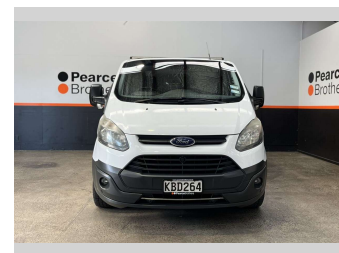

2016 Ford transit SWB, LOW ROOF, NZ NEW,

Purchase Price **\$14,990**
Includes GST, Registration & Licensing

Finance may be available on this vehicle. Ask one of our friendly staff for more information.

Gain peace of mind with Mechanical Breakdown Insurance. **Ask us how.**

Body Style
4 door, Van

Odometer
224,370 km

Engine
1995 cc, Diesel

Fuel Type
Diesel

Transmission
MANUAL

Wheels
-

VIN
WF0YXXTTGYGC7XXXX

Interior
-