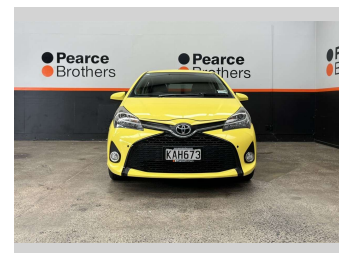

2016 Toyota YARIS ZR, 1.5P, LOW KMS, 17" MAGS

Purchase Price **\$11,990**
Includes GST, Registration & Licensing

Finance may be available on this vehicle. Ask one of our friendly staff for more information.

Body Style
5 door, Hatchback

Odometer
101,092 km

Engine
1497 cc

Fuel Type
Petrol

Transmission
Automatic

Wheels
-

VIN
JTDKT3D3X0D604461

Interior
-