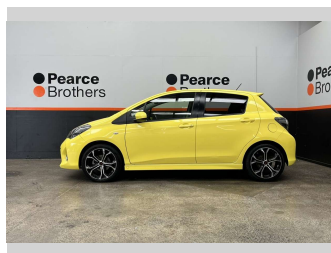

2016 Toyota YARIS ZR, 1.5P, LOW KMS, 17" MAGS

Purchase Price **\$11,990**
Includes GST, Registration & Licensing

Finance may be available on this vehicle. Ask one of our friendly staff for more information.

Body Style
5 door, Hatchback

Odometer
101,092 km

Engine
1497 cc

Fuel Type
Petrol

Transmission
Automatic

Wheels
-

VIN
JTDKT3D3X0D604461

Interior
-