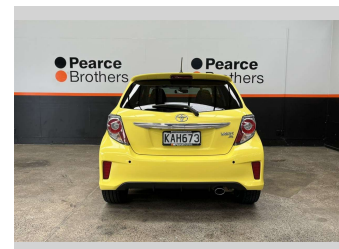

2016 Toyota YARIS ZR, 1.5P, LOW KMS, 17" MAGS

Purchase Price **\$11,990**
Includes GST, Registration & Licensing

Finance may be available on this vehicle. Ask one of our friendly staff for more information.

Body Style
5 door, Hatchback

Odometer
101,092 km

Engine
1497 cc

Fuel Type
Petrol

Transmission
Automatic

Wheels
-

VIN
JTDKT3D3X0D604461

Interior
-