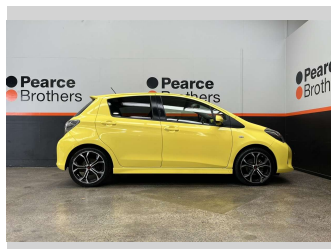

2016 Toyota YARIS ZR, 1.5P, LOW KMS, 17" MAGS

Purchase Price **\$11,990**
Includes GST, Registration & Licensing

Finance may be available on this vehicle. Ask one of our friendly staff for more information.

Body Style
5 door, Hatchback

Odometer
101,092 km

Engine
1497 cc

Fuel Type
Petrol

Transmission
Automatic

Wheels
-

VIN
JTDKT3D3X0D604461

Interior
-