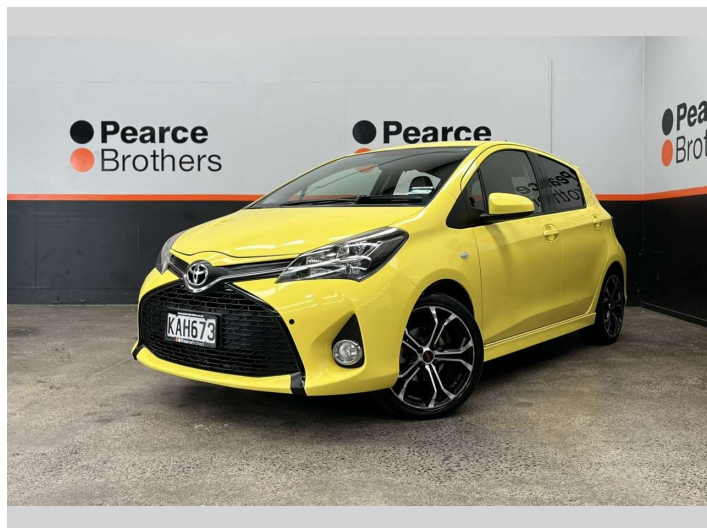

2016 Toyota YARIS ZR, 1.5P, LOW KMS, 17" MAGS

Purchase Price **\$11,990**
Includes GST, Registration & Licensing

Finance may be available on this vehicle. Ask one of our friendly staff for more information.

Body Style
5 door, Hatchback

Odometer
101,092 km

Engine
1497 cc

Fuel Type
Petrol

Transmission
Automatic

Wheels
-

VIN
JTDKT3D3X0D604461

Interior
-