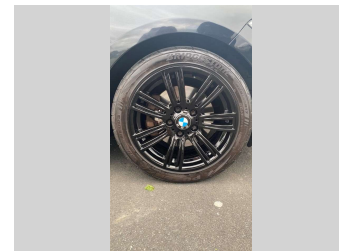

2014 BMW 120i M-SPORT 1.6 TURBO

Purchase Price **\$10,975**
Includes GST, Registration & Licensing

Finance may be available on this vehicle. Ask one of our friendly staff for more information.

Gain peace of mind with Mechanical Breakdown Insurance. **Ask us how.**

Top features
None Listed

Body Style
5 door, Hatchback

Odometer
152,806 km

Engine
1590 cc, In-Line

Fuel Type
Petrol

Transmission
Automatic, Rear Wheel

Wheels
-

VIN
WBA1A320X0J070449

Interior
Black

Safety

Based on 2025 UCSR rating for 11-19 models

Reg No.
NHD997

Ext Colour
Black

History
Ex-Overseas, 6 owners

Seats
5 seats, Alcantara

CO2 Emissions
★★★★☆
160 grams/km