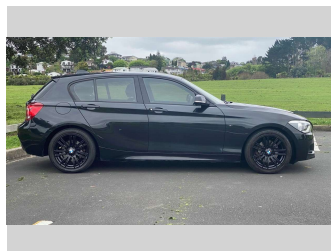

2014 BMW 120i M-SPORT 1.6 TURBO

Purchase Price **\$10,975**
Includes GST, Registration & Licensing

Finance may be available on this vehicle. Ask one of our friendly staff for more information.

Gain peace of mind with Mechanical Breakdown Insurance. **Ask us how.**

Top features
None Listed

Body Style
5 door, Hatchback

Odometer
152,806 km

Engine
1590 cc, In-Line

Fuel Type
Petrol

Transmission
Automatic, Rear Wheel

Wheels
-

VIN
WBA1A320X0J070449

Interior
Black

Safety

Based on 2025 UCSR rating for 11-19 models

Reg No.
NHD997

Ext Colour
Black

History
Ex-Overseas, 6 owners

Seats
5 seats, Alcantara

CO2 Emissions
★★★★☆
160 grams/km