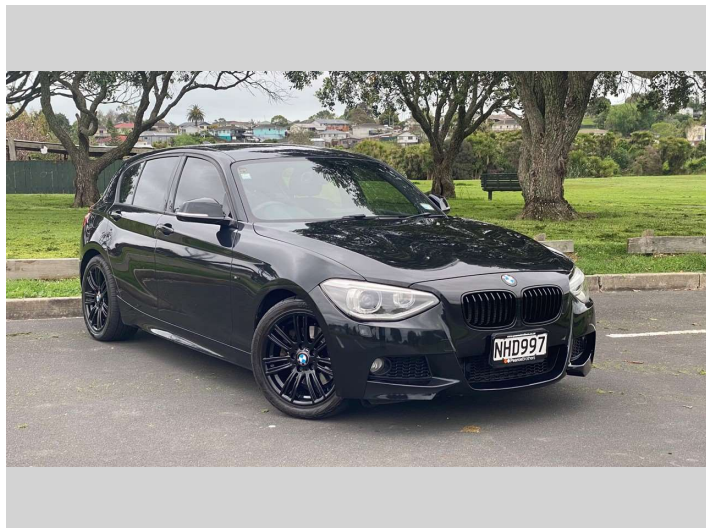

2014 BMW 120i M-SPORT 1.6 TURBO

Purchase Price **\$10,975**
Includes GST, Registration & Licensing

Finance may be available on this vehicle. Ask one of our friendly staff for more information.

Gain peace of mind with Mechanical Breakdown Insurance. **Ask us how.**

Top features
None Listed

Body Style
5 door, Hatchback

Odometer
152,806 km

Engine
1590 cc, In-Line

Fuel Type
Petrol

Transmission
Automatic, Rear Wheel

Wheels
-

VIN
WBA1A320X0J070449

Interior
Black

Safety

Based on 2025 UCSR rating for 11-19 models

Reg No.
NHD997

Ext Colour
Black

History
Ex-Overseas, 6 owners

Seats
5 seats, Alcantara

CO2 Emissions
★★★★☆
160 grams/km