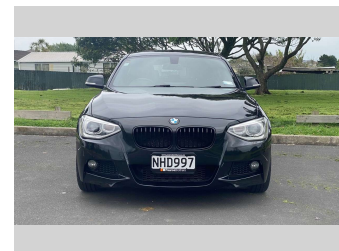

2014 BMW 120i M-SPORT 1.6 TURBO

Purchase Price **\$10,975**
Includes GST, Registration & Licensing

Finance may be available on this vehicle. Ask one of our friendly staff for more information.

Gain peace of mind with Mechanical Breakdown Insurance. **Ask us how.**

Top features
None Listed

Body Style
5 door, Hatchback

Odometer
152,806 km

Engine
1590 cc, In-Line

Fuel Type
Petrol

Transmission
Automatic, Rear Wheel

Wheels
-

VIN
WBA1A320X0J070449

Interior
Black

Safety

Based on 2025 UCSR rating for 11-19 models

Reg No.
NHD997

Ext Colour
Black

History
Ex-Overseas, 6 owners

Seats
5 seats, Alcantara

CO2 Emissions
★★★★☆
160 grams/km