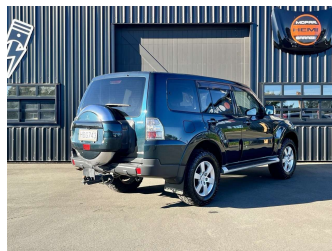

2006 Mitsubishi Pajero 3.8P EXCEED 4X4 7 SEATER

Purchase Price **\$14,990**
Includes GST, Registration & Licensing

Finance may be available on this vehicle. Ask one of our friendly staff for more information.

Gain peace of mind with Mechanical Breakdown Insurance. **Ask us how.**

Top features

None Listed

Body Style
SUV / 4x4

Odometer
172,332 km

Engine
3820 cc, Petrol

Fuel Type
Petrol

Transmission
Automatic, 4WD