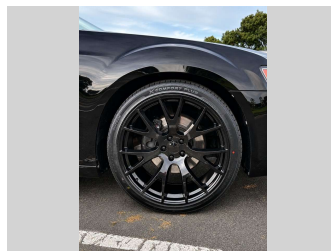

2014 Chrysler 300 3.6 LIMITED PLUS 22"S

Purchase Price **\$25,975**
Includes GST, Registration & Licensing

Finance may be available on this vehicle. Ask one of our friendly staff for more information.

Gain peace of mind with Mechanical Breakdown Insurance. **Ask us how.**

Top features
None Listed

Body Style
4 door, Sedan

Odometer
57,353 km

Engine
3600 cc, In-Line

Fuel Type
Petrol

Transmission
Automatic, Rear Wheel

Wheels
-

VIN
2C3CCATG1DH586510

Interior
Maple

Safety

Based on 2025 VSRR rating

Reg No.
-

Ext Colour
Black

History
-

Seats
5 seats, Fabric

CO2 Emissions
★ ★ ☆ ☆ ☆ ☆
244 grams/km