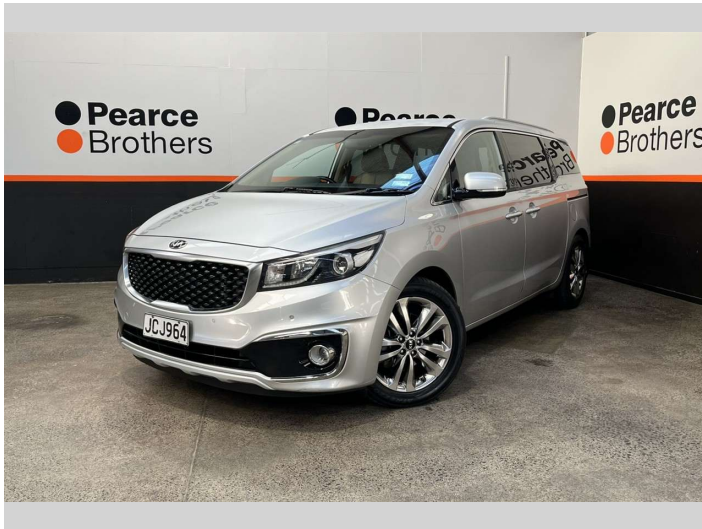

2015 Kia CARNIVAL LTD 2.2L DIESEL, APPLE

Purchase Price

\$21,990

Includes GST, Registration & Licensing

Finance may be available on this vehicle. Ask one of our friendly staff for more information.

Gain peace of mind with Mechanical Breakdown Insurance. **Ask us how.**

Body Style

5 door, Van

Odometer

154,005 km

Engine

2199 cc

Fuel Type

Diesel