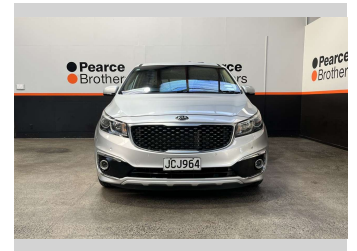

2015 Kia CARNIVAL LTD 2.2L DIESEL, APPLE

Purchase Price

\$21,990

Includes GST, Registration & Licensing

Finance may be available on this vehicle. Ask one of our friendly staff for more information.

Gain peace of mind with Mechanical Breakdown Insurance. **Ask us how.**

Body Style

5 door, Van

Odometer

154,005 km

Engine

2199 cc

Fuel Type

Diesel