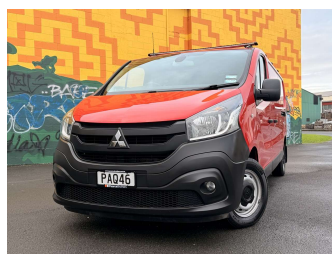

2022 Mitsubishi Express LWB 2.0 TURBO DIESEL

Purchase Price **\$25,995**
Includes GST, Registration & Licensing

Finance may be available on this vehicle. Ask one of our friendly staff for more information.

Gain peace of mind with Mechanical Breakdown Insurance. **Ask us how.**

Top features

None Listed

Body Style
5 door, Van

Odometer
213,814 km

Engine
1997 cc, In-Line

Fuel Type
Diesel

Transmission
Automatic

Wheels
-

VIN
JMFKFL007MS002728

Interior
Black

Safety

Based on 2021 ANCAP rating for 20-22 models

Reg No.
PAQ46

Ext Colour
Red

History
NZ New, 4 owners