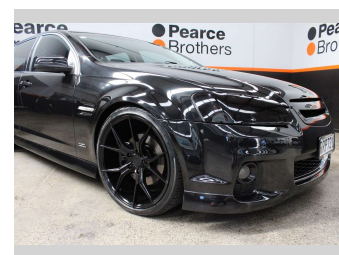

2012 Holden Commodore VE SS SERIES II WAGON

Purchase Price **\$32,990**
Includes GST, Registration & Licensing

Finance may be available on this vehicle. Ask one of our friendly staff for more information.

Body Style
Wagon

Odometer
125,345 km

Engine
6000 cc, Diesel

Fuel Type
Petrol

Transmission
Automatic

Wheels
-

VIN
6G1EK8E25CL700118

Interior
-