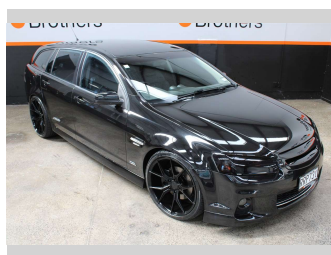

2012 Holden Commodore VE SS SERIES II WAGON

Purchase Price **\$32,990**
Includes GST, Registration & Licensing

Finance may be available on this vehicle. Ask one of our friendly staff for more information.

Body Style
Wagon

Odometer
125,345 km

Engine
6000 cc, Diesel

Fuel Type
Petrol

Transmission
Automatic

Wheels
-

VIN
6G1EK8E25CL700118

Interior
-