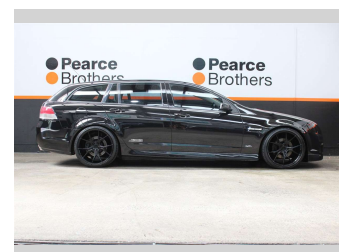

2012 Holden Commodore VE SS SERIES II WAGON

Purchase Price **\$32,990**
Includes GST, Registration & Licensing

Finance may be available on this vehicle. Ask one of our friendly staff for more information.

Body Style
Wagon

Odometer
125,345 km

Engine
6000 cc, Diesel

Fuel Type
Petrol

Transmission
Automatic

Wheels
-

VIN
6G1EK8E25CL700118

Interior
-