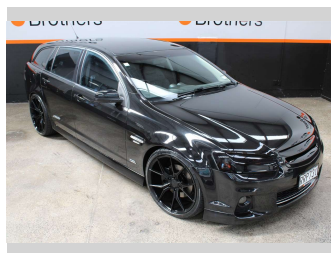

# 2012 Holden Commodore VE SS SERIES II WAGON

**Purchase Price** **\$33,990**  
Includes GST, Registration & Licensing

Finance may be available on this vehicle. Ask one of our friendly staff for more information.

Body Style  
**Wagon**

Odometer  
**125,345 km**

Engine  
**6000 cc, Diesel**

Fuel Type  
**Petrol**

Transmission  
**Automatic**

Wheels  
-

VIN  
**6G1EK8E25CL700118**

Interior  
-