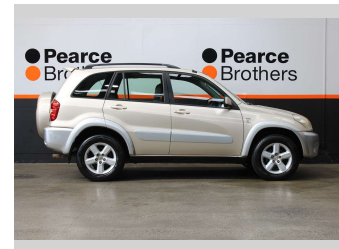

2004 Toyota RAV4 LIMITED 2.4P 4WD NZ NEW

Purchase Price **\$7,990**
Includes GST, Registration & Licensing

Finance may be available on this vehicle. Ask one of our friendly staff for more information.

Gain peace of mind with Mechanical Breakdown Insurance. **Ask us how.**

Body Style
5 door, Wagon

Odometer
205,152 km

Engine
2362 cc, Diesel

Fuel Type
Petrol

Transmission
Automatic

Wheels
-

VIN
JTEHD20V800036965

Interior
-