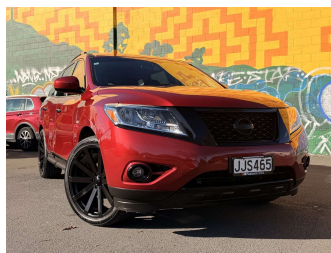

2015 Nissan Pathfinder TI 3.5P/4WD 7 SEATER

Purchase Price **\$24,995**
Includes GST, Registration & Licensing

Finance may be available on this vehicle. Ask one of our friendly staff for more information.

Gain peace of mind with Mechanical Breakdown Insurance. **Ask us how.**

Top features

None Listed

Body Style
5 door, SUV

Odometer
92,088 km

Engine
3498 cc, In-Line

Fuel Type
Petrol

Transmission
Automatic, 4WD

History
NZ New

Seats
7 seats, Leather

CO2 Emissions
★☆☆☆☆
267 grams/km

Energy Economy
★☆☆☆☆

Annual fuel cost of \$4,470
11.4L per 100km

Cost per year is an estimate based on petrol price of \$2.80 per litre and an average distance of 14000 km. Emissions and Energy Economy figures standardised to 3P WLTP.