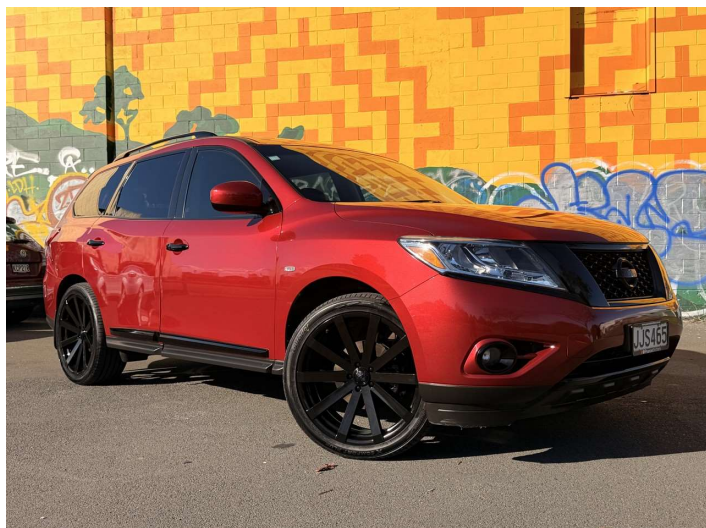

2015 Nissan Pathfinder TI 3.5P/4WD 7 SEATER

Purchase Price **\$24,995**
Includes GST, Registration & Licensing

Finance may be available on this vehicle. Ask one of our friendly staff for more information.

Gain peace of mind with Mechanical Breakdown Insurance. **Ask us how.**

Top features

None Listed

Body Style
5 door, SUV

Odometer
92,088 km

Engine
3498 cc, In-Line

Fuel Type
Petrol

Transmission
Automatic, 4WD