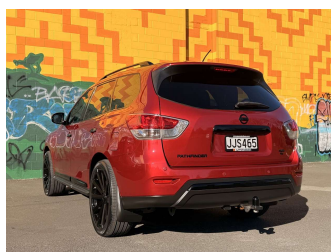

2015 Nissan Pathfinder TI 3.5P/4WD 7 SEATER

Purchase Price **\$24,995**
Includes GST, Registration & Licensing

Finance may be available on this vehicle. Ask one of our friendly staff for more information.

Gain peace of mind with Mechanical Breakdown Insurance. **Ask us how.**

Top features

None Listed

Body Style
5 door, SUV

Odometer
92,088 km

Engine
3498 cc, In-Line

Fuel Type
Petrol

Transmission
Automatic, 4WD

History
NZ New

Seats
7 seats, Leather

CO2 Emissions
★☆☆☆☆
267 grams/km

Energy Economy
★☆☆☆☆

Annual fuel cost of \$4,470
11.4L per 100km

Cost per year is an estimate based on petrol price of \$2.80 per litre and an average distance of 14000 km. Emissions and Energy Economy figures standardised to 3P WLTP.