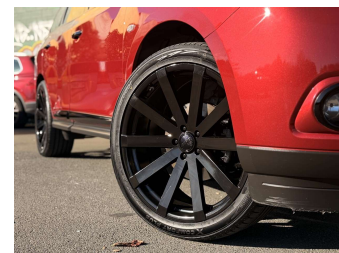

2015 Nissan Pathfinder TI 3.5P/4WD 7 SEATER

Purchase Price **$24,995**
Includes GST, Registration & Licensing

Finance may be available on this vehicle. Ask one of our friendly staff for more information.

Gain peace of mind with Mechanical Breakdown Insurance. **Ask us how.**

Top features

None Listed

Body Style
5 door, SUV

Odometer
92,088 km

Engine
3498 cc, In-Line

Fuel Type
Petrol

Transmission
Automatic, 4WD

Wheels
-

VIN
5N1AR2MM2EC70982E

Interior
Black

Safety

Based on 2025 UCSR rating for 13-20 models

Reg No.

-

Ext Colour
Red

History
NZ New

Seats
7 seats, Leather

CO2 Emissions
★☆☆☆☆
267 grams/km

Energy Economy
★☆☆☆☆

Annual fuel cost of $4,470
11.4L per 100km

Cost per year is an estimate based on petrol price of $2.80 per litre and an average distance of 14000 km. Emissions and Energy Economy figures standardised to 3P WLTP.

Stock ID: 40300