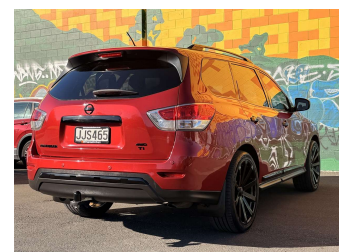

2015 Nissan Pathfinder TI 3.5P/4WD 7 SEATER

Purchase Price **\$24,995**
Includes GST, Registration & Licensing

Finance may be available on this vehicle. Ask one of our friendly staff for more information.

Gain peace of mind with Mechanical Breakdown Insurance. **Ask us how.**

Top features

None Listed

Body Style
5 door, SUV

Odometer
92,088 km

Engine
3498 cc, In-Line

Fuel Type
Petrol

Transmission
Automatic, 4WD

History
NZ New

Seats
7 seats, Leather

CO2 Emissions
★☆☆☆☆
267 grams/km

Energy Economy
★☆☆☆☆

Annual fuel cost of \$4,470
11.4L per 100km

Cost per year is an estimate based on petrol price of \$2.80 per litre and an average distance of 14000 km. Emissions and Energy Economy figures standardised to 3P WLTP.