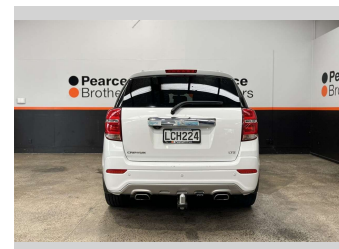

2017 Holden Captiva LTZ, 4X4, 7 SEATER, NZ NEW

Purchase Price **\$11,990**
Includes GST, Registration & Licensing

Finance may be available on this vehicle. Ask one of our friendly staff for more information.

Body Style
4 door, RV/SUV

Odometer
128,645 km

Engine
2231 cc, Diesel

Fuel Type
Diesel

Transmission
Automatic

Wheels
-

VIN
KL3CD2669JB01XXXX

Interior
-