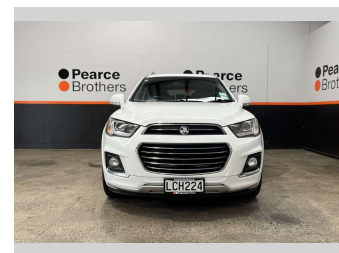

2017 Holden Captiva LTZ, 4X4, 7 SEATER, NZ NEW

Purchase Price **\$11,990**
Includes GST, Registration & Licensing

Finance may be available on this vehicle. Ask one of our friendly staff for more information.

Body Style
4 door, RV/SUV

Odometer
128,645 km

Engine
2231 cc, Diesel

Fuel Type
Diesel

Transmission
Automatic

Wheels
-

VIN
KL3CD2669JB01XXXX

Interior
-