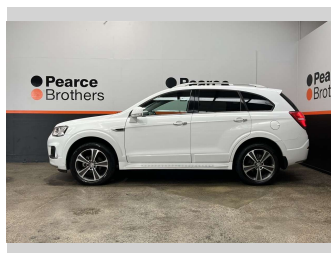

2017 Holden Captiva LTZ, 4X4, 7 SEATER, NZ NEW

Purchase Price **\$11,990**
Includes GST, Registration & Licensing

Finance may be available on this vehicle. Ask one of our friendly staff for more information.

Body Style
4 door, RV/SUV

Odometer
128,645 km

Engine
2231 cc, Diesel

Fuel Type
Diesel

Transmission
Automatic

Wheels
-

VIN
KL3CD2669JB01XXXX

Interior
-