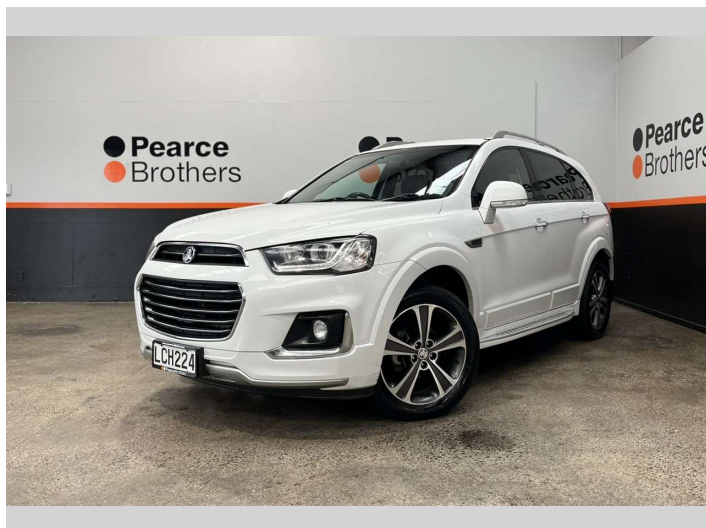

2017 Holden Captiva LTZ, 4X4, 7 SEATER, NZ NEW

Purchase Price **\$11,990**
Includes GST, Registration & Licensing

Finance may be available on this vehicle. Ask one of our friendly staff for more information.

Body Style
4 door, RV/SUV

Odometer
128,645 km

Engine
2231 cc, Diesel

Fuel Type
Diesel

Transmission
Automatic

Wheels
-

VIN
KL3CD2669JB01XXXX

Interior
-