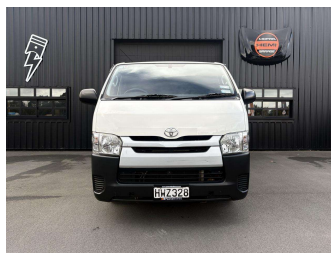

2015 Toyota Hiace ZL 3.0TD AUTO 6 SEATER

Purchase Price **\$26,990**
Includes GST, Registration & Licensing

Finance may be available on this vehicle. Ask one of our friendly staff for more information.

Gain peace of mind with Mechanical Breakdown Insurance. **Ask us how.**

Top features
None Listed

Body Style
Van

Odometer
137,957 km

Engine
2982 cc, Diesel

Fuel Type
Diesel

Transmission
Automatic

Wheels
-

VIN
JTFHT02P400152911

Interior
-

Safety

Based on 2025 UCSR rating for 05-19 models

Reg No.
HWZ328

Ext Colour
White

History
NZ New

Seats
6 seats

CO2 Emissions
★ ★ ☆ ☆ ☆ ☆
260 grams/km