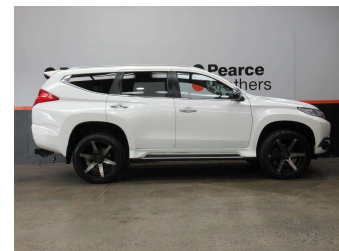

2019 Mitsubishi Pajero Sport VRX, 20" MAGS, 4X4

Purchase Price **\$24,990**
Includes GST, Registration & Licensing

Finance may be available on this vehicle. Ask one of our friendly staff for more information.

Body Style
5 door, Wagon

Odometer
216,112 km

Engine
2442 cc, Internal Combustion

Fuel Type
Diesel

Transmission
Automatic

Wheels
-

VIN
MMAGUKS10KH003962

Interior
-