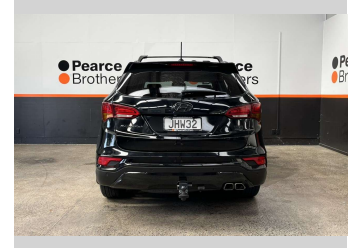

2015 Hyundai Santa Fe ELITE, 2.2D, 4X4, BLACKED

Purchase Price **\$22,990**
Includes GST, Registration & Licensing

Finance may be available on this vehicle. Ask one of our friendly staff for more information.

Body Style
4 door, RV/SUV

Odometer
95,093 km

Engine
2199 cc, Diesel

Fuel Type
Diesel

Transmission
Automatic

Wheels
-

VIN
KMHSU81XSGU55XXXX

Interior
-