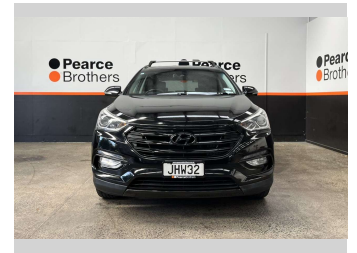

2015 Hyundai Santa Fe ELITE, 2.2D, 4X4, BLACKED

Purchase Price **\$22,990**
Includes GST, Registration & Licensing

Finance may be available on this vehicle. Ask one of our friendly staff for more information.

Body Style
4 door, RV/SUV

Odometer
95,093 km

Engine
2199 cc, Diesel

Fuel Type
Diesel

Transmission
Automatic

Wheels
-

VIN
KMHSU81XSGU55XXXX

Interior
-