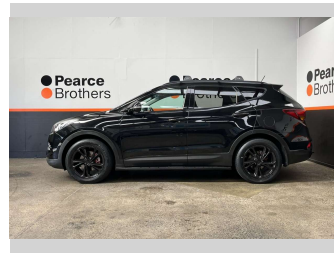

2015 Hyundai Santa Fe ELITE, 2.2D, 4X4, BLACKED

Purchase Price **\$22,990**
Includes GST, Registration & Licensing

Finance may be available on this vehicle. Ask one of our friendly staff for more information.

Body Style
4 door, RV/SUV

Odometer
95,093 km

Engine
2199 cc, Diesel

Fuel Type
Diesel

Transmission
Automatic

Wheels
-

VIN
KMHSU81XSGU55XXXX

Interior
-