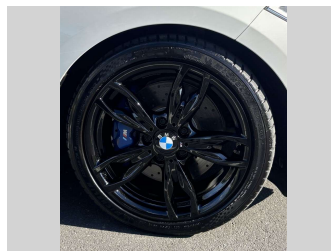

2015 BMW M235i 3LTR TWIN SCROLL TURBO !!!!

Purchase Price **\$25,975**
Includes GST, Registration & Licensing

Finance may be available on this vehicle. Ask one of our friendly staff for more information.

Gain peace of mind with Mechanical Breakdown Insurance. **Ask us how.**

Top features
None Listed

Body Style
2 door, Coupe

Odometer
92,484 km

Engine
2979 cc, In-Line

Fuel Type
Petrol

Transmission
Automatic

Wheels
-

VIN
WBA1J72070V230061

Interior
Black

Safety

Based on 2025 UCSR rating for 12-19 models

Reg No.
-

Ext Colour
white

History
-

Seats
4 seats, Alcantara