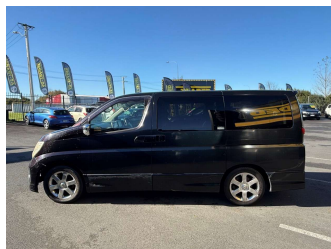

2005 Nissan Elgrand TIDY FAMILY COACH

Purchase Price **\$2,950**
Includes GST, Registration & Licensing

Finance may be available on this vehicle. Ask one of our friendly staff for more information.

Gain peace of mind with Mechanical Breakdown Insurance. **Ask us how.**

Top features
None Listed

Body Style
Wagon

Odometer
230,602 km

Engine
3490 cc, Petrol

Fuel Type
Petrol

Transmission
Automatic

Wheels
-

VIN
7AT0DH6MX1610XXXX

Interior
-

Safety

Based on 2025 VSRR rating

Reg No.
KKC356

Ext Colour
Green

History
Ex-Overseas

Seats
8 seats

CO2 Emissions
☆☆☆☆☆☆
320 grams/km