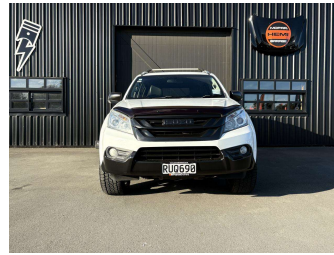

2016 Isuzu Mu-X 4WD AUTO 3.0D 7 SEATS NZ NEW

Purchase Price **\$22,990**
Includes GST, Registration & Licensing

Finance may be available on this vehicle. Ask one of our friendly staff for more information.

Gain peace of mind with Mechanical Breakdown Insurance. **Ask us how.**

Top features
None Listed

Body Style
5 door, SUV / 4x4

Odometer
221,156 km

Engine
3000 cc, Diesel

Fuel Type
Diesel

Transmission
Automatic, 4WD