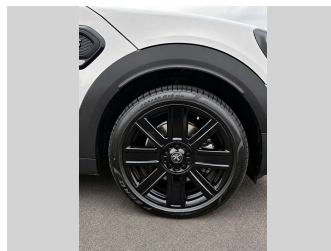

2022 Mini Countryman NZ NEW COOPER S

Purchase Price **\$37,975**
Includes GST, Registration & Licensing

Finance may be available on this vehicle. Ask one of our friendly staff for more information.

Gain peace of mind with Mechanical Breakdown Insurance. **Ask us how.**

Interior
Black

Safety

Based on 2025 VSRR rating

Reg No.
-

Ext Colour
Silver

History
NZ New

Seats
5 seats, Leather

CO2 Emissions
★★★★☆
170 grams/km