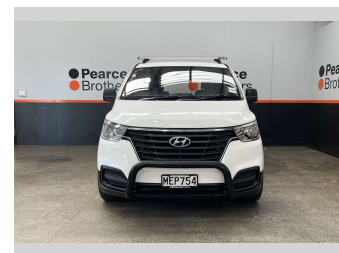

# 2019 Hyundai Iload CRDI 2.5D, TWIN SLIDER, ROOF

**Purchase Price** **\$25,990**  
Includes GST, Registration & Licensing

Finance may be available on this vehicle. Ask one of our friendly staff for more information.

Body Style  
**5 door, People Movers**

Odometer  
**137,266 km**

Engine  
**2497 cc, Diesel**

Fuel Type  
**Diesel**

Transmission  
**Automatic**

Wheels  
-

VIN  
**KMFWBX7KMLU083089**

Interior  
-