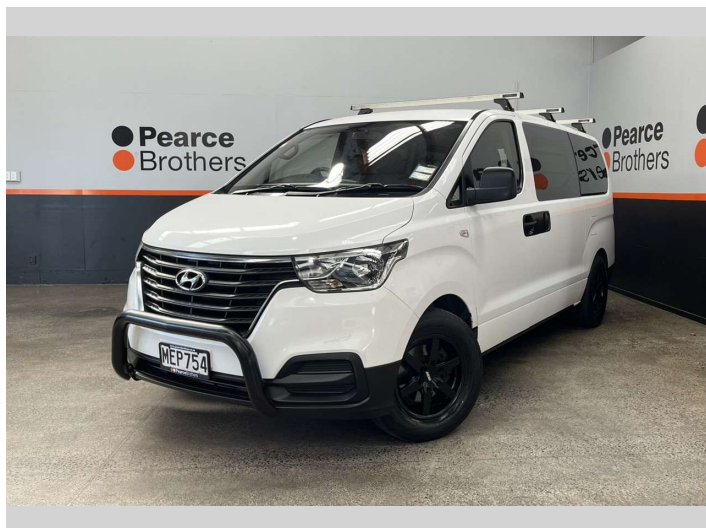

# 2019 Hyundai Iload CRDI 2.5D, TWIN SLIDER, ROOF

**Purchase Price** **\$25,990**  
Includes GST, Registration & Licensing

Finance may be available on this vehicle. Ask one of our friendly staff for more information.

Body Style  
**5 door, People Movers**

Odometer  
**137,266 km**

Engine  
**2497 cc, Diesel**

Fuel Type  
**Diesel**

Transmission  
**Automatic**

Wheels  
-

VIN  
**KMFWBX7KMLU083089**

Interior  
-