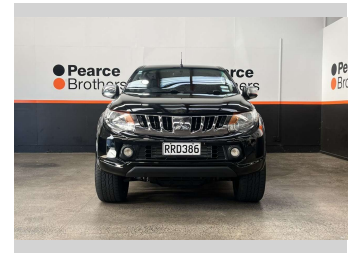

2019 Mitsubishi Triton GLXR, MANUAL, CANOPY,

Purchase Price **\$23,990**
Includes GST, Registration & Licensing

Finance may be available on this vehicle. Ask one of our friendly staff for more information.

Body Style
4 door, Ute

Odometer
102,088 km

Engine
2442 cc, Diesel

Fuel Type
Diesel

Transmission
MANUAL

Wheels
-

VIN
MMAJJKK10JH032939

Interior
-