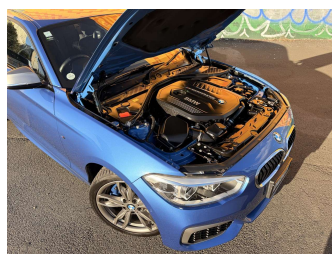

2017 BMW M140i 250KW 3.0 TURBO HOT HATCH

Purchase Price **\$33,995**
Includes GST, Registration & Licensing

Finance may be available on this vehicle. Ask one of our friendly staff for more information.

Gain peace of mind with Mechanical Breakdown Insurance. **Ask us how.**

Top features

None Listed

Body Style
5 door, Hatchback

Odometer
64,221 km

Engine
2997 cc, In-Line

Fuel Type
Petrol

Transmission
Automatic

Wheels
-