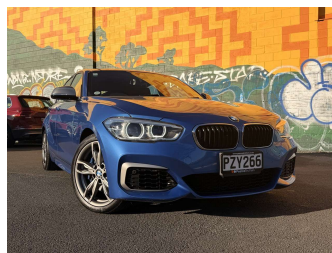

2017 BMW M140i 250KW 3.0 TURBO HOT HATCH

Purchase Price **\$33,995**
Includes GST, Registration & Licensing

Finance may be available on this vehicle. Ask one of our friendly staff for more information.

Gain peace of mind with Mechanical Breakdown Insurance. **Ask us how.**

Top features

None Listed

Body Style
5 door, Hatchback

Odometer
64,221 km

Engine
2997 cc, In-Line

Fuel Type
Petrol

Transmission
Automatic

Wheels
-