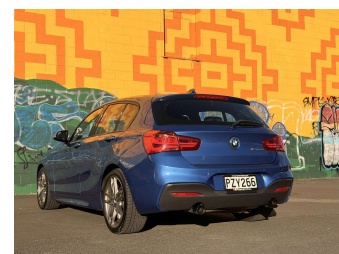

2017 BMW M140i 250KW 3.0 TURBO HOT HATCH

Purchase Price **\$33,995**
Includes GST, Registration & Licensing

Finance may be available on this vehicle. Ask one of our friendly staff for more information.

Gain peace of mind with Mechanical Breakdown Insurance. **Ask us how.**

Top features

None Listed

Body Style
5 door, Hatchback

Odometer
64,221 km

Engine
2997 cc, In-Line

Fuel Type
Petrol

Transmission
Automatic

Wheels
-

VIN
WBA1S920005H0004X

Interior
Black

Safety

Based on 2025 UCSR rating for 11-19 models

Reg No.

-

Ext Colour
Blue

History
Ex-Overseas