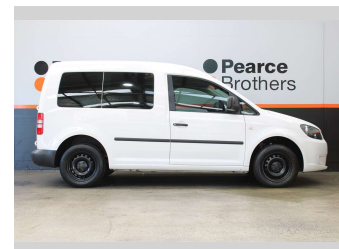

2016 Volkswagen Caddy VAN 1.6D MANUAL WORK

Purchase Price **\$19,990**
Includes GST, Registration & Licensing

Finance may be available on this vehicle. Ask one of our friendly staff for more information.

Body Style
People Movers

Odometer
37,422 km

Engine
1598 cc, Diesel

Fuel Type
Diesel

Transmission
Automatic

Wheels
-

VIN
WV1ZZZ2KZFX11XXXX

Interior
-