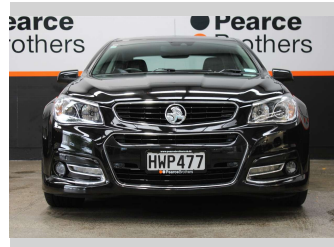

2014 Holden COMMODORE VF SSV REDLINE V8

Purchase Price **\$39,990**
Includes GST, Registration & Licensing

Finance may be available on this vehicle. Ask one of our friendly staff for more information.

Gain peace of mind with Mechanical Breakdown Insurance. **Ask us how.**

Body Style
4 door, Sedan

Odometer
110,410 km

Engine
5967 cc, Internal Combustion

Fuel Type
Petrol

Transmission
Automatic

Wheels
-

VIN
6G1FE5E2XFL105974

Interior
-