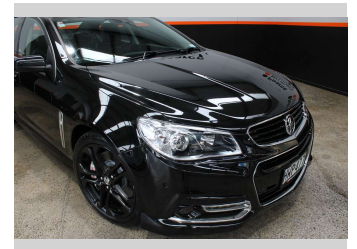

2014 Holden COMMODORE VF SSV REDLINE V8

Purchase Price **\$39,990**
Includes GST, Registration & Licensing

Finance may be available on this vehicle. Ask one of our friendly staff for more information.

Gain peace of mind with Mechanical Breakdown Insurance. **Ask us how.**

Body Style
4 door, Sedan

Odometer
110,410 km

Engine
5967 cc, Internal Combustion

Fuel Type
Petrol

Transmission
Automatic

Wheels
-

VIN
6G1FE5E2XFL105974

Interior
-

Safety
-

Reg No.
HWP477

Ext Colour
Black

History
NZ New

Seats
5 seats

CO2 Emissions
-

Energy Economy
-

-