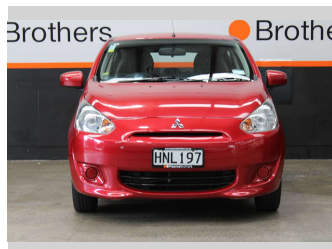

# 2014 Mitsubishi MIRAGE LS 1.2P GAS SAVER

**Purchase Price** **\$6,990**  
Includes GST, Registration & Licensing

Finance may be available on this vehicle. Ask one of our friendly staff for more information.

Body Style  
**5 door, Hatchback**

Odometer  
**89,400 km**

Engine  
**1198 cc, Diesel**

Fuel Type  
**Petrol**

Transmission  
**CVT**

Wheels  
-

VIN  
**MMAXTA03AEH016022**

Interior  
-