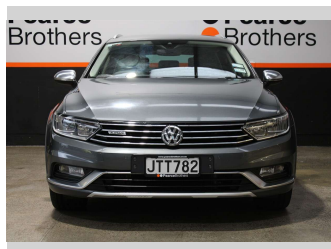

# 2016 Volkswagen Passat ALLTRACK TDI HL 140KW

**Purchase Price** **\$19,990**  
Includes GST, Registration & Licensing

Finance may be available on this vehicle. Ask one of our friendly staff for more information.

Body Style  
**5 door, Wagon**

Odometer  
**71,212 km**

Engine  
**1968 cc, Diesel**

Fuel Type  
**Diesel**

Transmission  
**Automatic**

Wheels  
-

VIN  
**WVWZZZ3CZGE175299**

Interior  
-