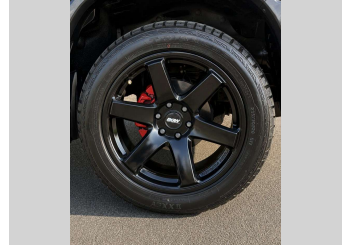

2022 LDV T60 LUX 4WD BI TURBO DIESEL

Purchase Price

$31,975

Includes GST, Registration & Licensing

Finance may be available on this vehicle. Ask one of our friendly staff for more information.

Gain peace of mind with Mechanical Breakdown Insurance. **Ask us how.**

Top features

None Listed

Body Style

4 door, Ute

Odometer

25,418 km

Engine

1996 cc, In-Line

Fuel Type

Diesel

Transmission

Automatic, 4WD

Wheels

-

VIN

LSFAM11C5MA148256

Interior

Black

Safety

Based on 2025 VSRR rating

Reg No.

PBG564

Ext Colour

ORANGE

History

NZ New, 5 owners

Seats

5 seats, Leather

CO2 Emissions

★☆☆☆☆

278 grams/km

Energy Economy

★☆☆☆☆

Annual fuel cost of $3,980

10.4L per 100km

Cost per year is an estimate based on diesel price of $2.00 per litre and an average distance of 14000 km. Includes Road User Charges (RUC). Emissions and Energy Economy figures standardised to 3P WLTP.

Stock ID: 40410

Pearce Brothers

Pearce Brothers | Phone 0800 080 061 | Email adam@pearcebrothers.co.nz
103 Great South Road, Papatoetoe, Auckland 2113, New Zealand
www.pearcebrothers.co.nz

4.70 | 683 reviews