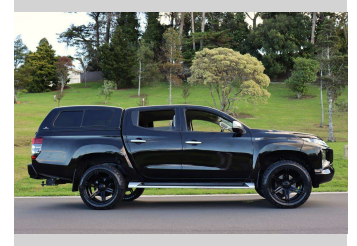

# 2020 Mitsubishi Triton GLXR 4X4 MANUAL !!

**Purchase Price** **\$32,975**  
Includes GST, Registration & Licensing

Finance may be available on this vehicle. Ask one of our friendly staff for more information.

Gain peace of mind with Mechanical Breakdown Insurance. **Ask us how.**

**Top features**  
None Listed

**Body Style**  
4 door, Ute

**Odometer**  
170,498 km

**Engine**  
2442 cc, In-Line

**Fuel Type**  
Diesel