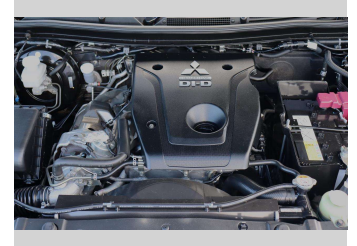

2020 Mitsubishi Triton GLXR 4X4 MANUAL !!

Purchase Price **$32,975**
Includes GST, Registration & Licensing

Finance may be available on this vehicle. Ask one of our friendly staff for more information.

Gain peace of mind with Mechanical Breakdown Insurance. **Ask us how.**

Top features
None Listed

Body Style
4 door, Ute

Odometer
170,498 km

Engine
2442 cc, In-Line

Fuel Type
Diesel

Transmission
Manual, 4WD

Wheels
-

VIN
MMAJJKL10KH014806

Interior
Black/ Grey, Cloth

Safety

Based on 2023 UCSR rating for 15-21 models

Reg No.
QNK506

Ext Colour
Black

History
NZ New, 2 owners

Seats
5 seats, Fabric

CO2 Emissions
★★★★☆☆
236 grams/km

Energy Economy
★★★★☆☆
Annual fuel cost of $3,610
9.1L per 100km

Cost per year is an estimate based on diesel price of $2.00 per litre and an average distance of 14000 km. Includes Road User Charges (RUC). Emissions and Energy Economy figures standardised to 3P WLTP.

Stock ID: 31578

Pearce Brothers | Phone 0800 080 061 | Email adam@pearcebrothers.co.nz
103 Great South Road, Papatoetoe, Auckland 2113, New Zealand
www.pearcebrothers.co.nz