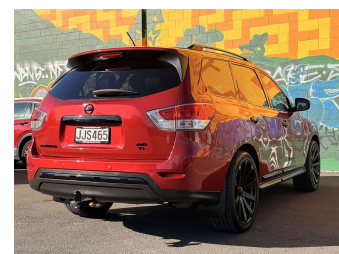

2015 Nissan Pathfinder TI 3.5P/4WD 7 SEATER

Purchase Price **\$23,995**
Includes GST, Registration & Licensing

Finance may be available on this vehicle. Ask one of our friendly staff for more information.

Gain peace of mind with Mechanical Breakdown Insurance. **Ask us how.**

Top features

None Listed

Body Style
5 door, SUV

Odometer
92,088 km

Engine
3498 cc, In-Line

Fuel Type
Petrol

Transmission
Automatic, 4WD

History
NZ New

Seats
7 seats, Leather

CO2 Emissions
★☆☆☆☆
267 grams/km

Energy Economy
★☆☆☆☆

Annual fuel cost of \$4,470
11.4L per 100km

Cost per year is an estimate based on petrol price of \$2.80 per litre and an average distance of 14000 km. Emissions and Energy Economy figures standardised to 3P WLTP.