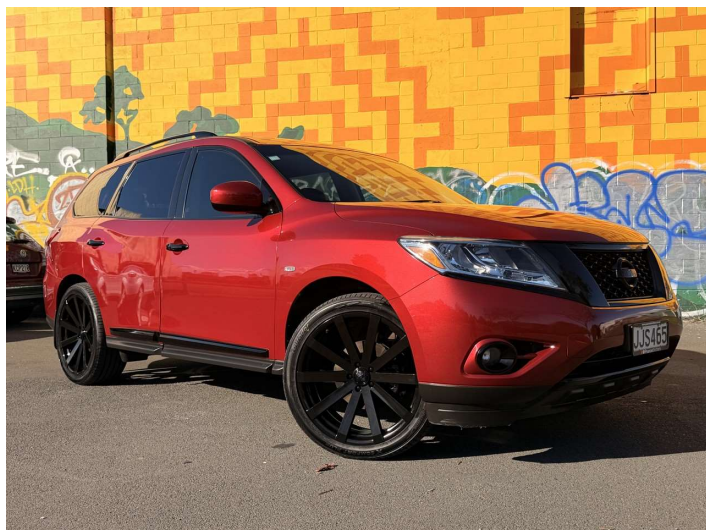

2015 Nissan Pathfinder TI 3.5P/4WD 7 SEATER

Purchase Price **\$23,995**
Includes GST, Registration & Licensing

Finance may be available on this vehicle. Ask one of our friendly staff for more information.

Gain peace of mind with Mechanical Breakdown Insurance. **Ask us how.**

Top features

None Listed

Body Style
5 door, SUV

Odometer
92,088 km

Engine
3498 cc, In-Line

Fuel Type
Petrol

Transmission
Automatic, 4WD