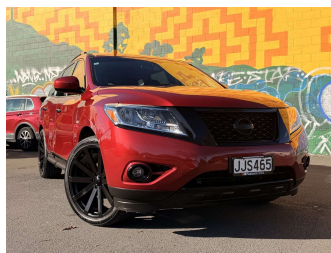

2015 Nissan Pathfinder TI 3.5P/4WD 7 SEATER

Purchase Price **\$23,995**
Includes GST, Registration & Licensing

Finance may be available on this vehicle. Ask one of our friendly staff for more information.

Gain peace of mind with Mechanical Breakdown Insurance. **Ask us how.**

Top features

None Listed

Body Style
5 door, SUV

Odometer
92,088 km

Engine
3498 cc, In-Line

Fuel Type
Petrol

Transmission
Automatic, 4WD

History
NZ New

Seats
7 seats, Leather

CO2 Emissions
★☆☆☆☆
267 grams/km

Energy Economy
★☆☆☆☆

Annual fuel cost of \$4,470
11.4L per 100km

Cost per year is an estimate based on petrol price of \$2.80 per litre and an average distance of 14000 km. Emissions and Energy Economy figures standardised to 3P WLTP.