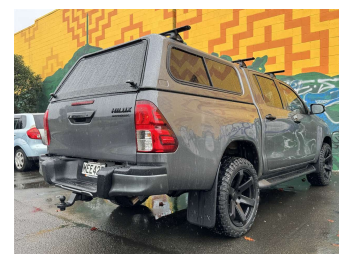

2019 Toyota Hilux SR5 CRUISER CANOPY

Purchase Price

\$38,995

Includes GST, Registration & Licensing

Finance may be available on this vehicle. Ask one of our friendly staff for more information.

MARAC

Gain peace of mind with Mechanical Breakdown Insurance. **Ask us how.**

autosure
INSURANCE

Top features

None Listed

Body Style

4 door, Ute

Odometer

152,630 km

Engine

2755 cc, In-Line

Fuel Type

Diesel

Transmission

Automatic

Wheels

-

VIN

Grey

History

NZ New, 5 owners

Seats

5 seats, Leather

CO2 Emissions

★ ★ ☆ ☆ ☆ ☆

240 grams/km