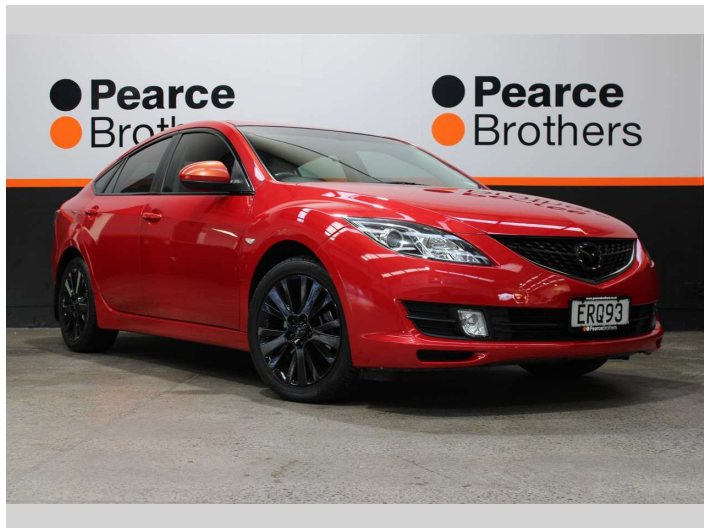

2008 Mazda 6 SPORT GSX 2.5P SEDAN

Purchase Price **\$7,990**
Includes GST, Registration & Licensing

Finance may be available on this vehicle. Ask one of our friendly staff for more information.

UDC
New Zealand's Finance Company
MARAC
MEANS FINANCE

Body Style
Hatchback

Odometer
154,326 km

Engine
2489 cc, Internal Combustion

Fuel Type
Petrol

Transmission
Automatic

Wheels
-

VIN
JM0GH105100105710

Interior
-