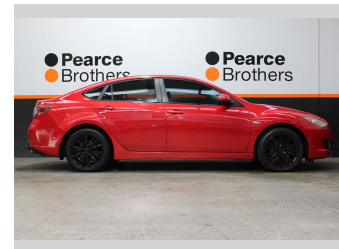

2008 Mazda 6 SPORT GSX 2.5P SEDAN

Purchase Price **\$7,990**
Includes GST, Registration & Licensing

Finance may be available on this vehicle. Ask one of our friendly staff for more information.

UDC
New Zealand's Finance Company
MARAC
MEANS FINANCE

Body Style
Hatchback

Odometer
154,326 km

Engine
2489 cc, Internal Combustion

Fuel Type
Petrol

Transmission
Automatic

Wheels
-

VIN
JM0GH105100105710

Interior
-