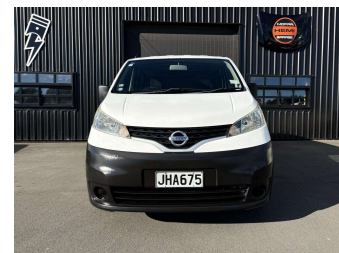

2010 Nissan NV200 VANETTE 1.6 PETROL MANUAL

Purchase Price

\$7,990

Includes GST, Registration & Licensing

Finance may be available on this vehicle. Ask one of our friendly staff for more information.

Gain peace of mind with Mechanical Breakdown Insurance. **Ask us how.**

Top features

None Listed

Body Style

Van

Odometer

188,501 km

Engine

1597 cc, Petrol

Fuel Type

Diesel

Transmission

MANUAL

Wheels

-

VIN

7AT0DH19X15009401