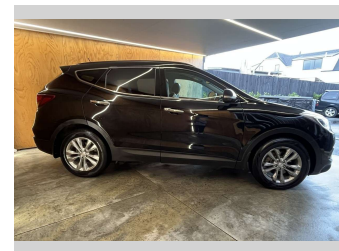

2017 Hyundai Santa Fe DM ELITE, LEATHER SEATS,

Purchase Price **\$14,990**
Includes GST, Registration & Licensing

Finance may be available on this vehicle. Ask one of our friendly staff for more information.

Body Style
4 door, RV/SUV

Odometer
205,194 km

Engine
2199 cc

Fuel Type
Diesel

Transmission
Automatic

Wheels
-

VIN
KMHU81XSHU789207

Interior
-