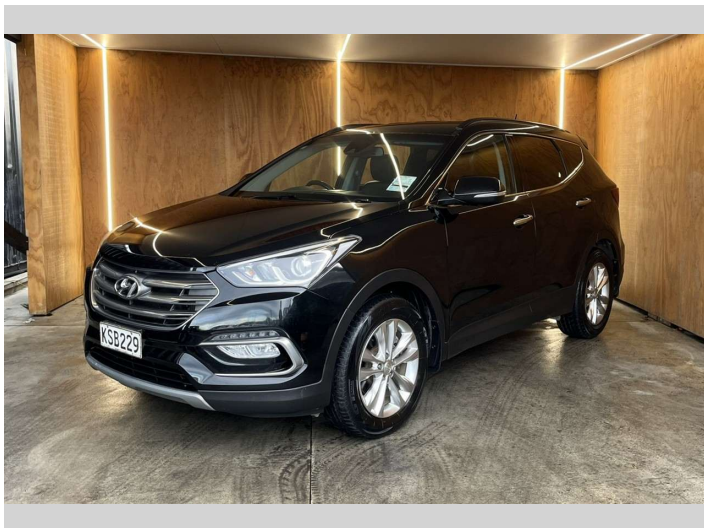

2017 Hyundai Santa Fe DM ELITE, LEATHER SEATS,

Purchase Price **\$14,990**
Includes GST, Registration & Licensing

Finance may be available on this vehicle. Ask one of our friendly staff for more information.

Body Style
4 door, RV/SUV

Odometer
205,194 km

Engine
2199 cc

Fuel Type
Diesel

Transmission
Automatic

Wheels
-

VIN
KMHU81XSHU789207

Interior
-

Safety

Based on 2025 UCSR rating for 12-18 models

Reg No.
KSB229

Ext Colour
Black

History
NZ New

Seats
7 seats

CO2 Emissions
★ ★ ★ ☆ ☆ ☆
236 grams/km

Energy Economy
★ ☆ ☆ ☆ ☆ ☆