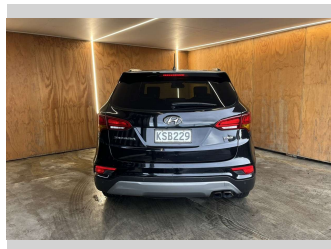

2017 Hyundai Santa Fe DM ELITE, LEATHER SEATS,

Purchase Price **\$14,990**
Includes GST, Registration & Licensing

Finance may be available on this vehicle. Ask one of our friendly staff for more information.

Body Style
4 door, RV/SUV

Odometer
205,194 km

Engine
2199 cc

Fuel Type
Diesel

Transmission
Automatic

Wheels
-

VIN
KMHU81XSHU789207

Interior
-