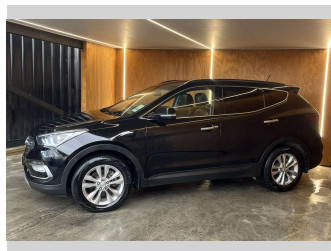

2017 Hyundai Santa Fe DM ELITE, LEATHER SEATS,

Purchase Price **\$14,990**
Includes GST, Registration & Licensing

Finance may be available on this vehicle. Ask one of our friendly staff for more information.

Body Style
4 door, RV/SUV

Odometer
205,194 km

Engine
2199 cc

Fuel Type
Diesel

Transmission
Automatic

Wheels
-

VIN
KMHU81XSHU789207

Interior
-