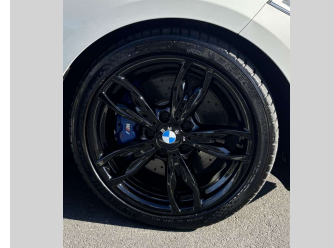

2015 BMW M235i 3LTR TWIN SCROLL TURBO !!!!

Purchase Price **\$24,975**
Includes GST, Registration & Licensing

Finance may be available on this vehicle. Ask one of our friendly staff for more information.

Gain peace of mind with Mechanical Breakdown Insurance. **Ask us how.**

Top features
None Listed

Body Style
2 door, Coupe

Odometer
92,484 km

Engine
2979 cc, In-Line

Fuel Type
Petrol

Transmission
Automatic

Wheels
-

VIN
WBA1J72070V23006Z

Interior
Black

Safety

Based on 2025 UCSR rating for 12-19 models

Reg No.
-

Ext Colour
white

History
-

Seats
4 seats, Alcantara