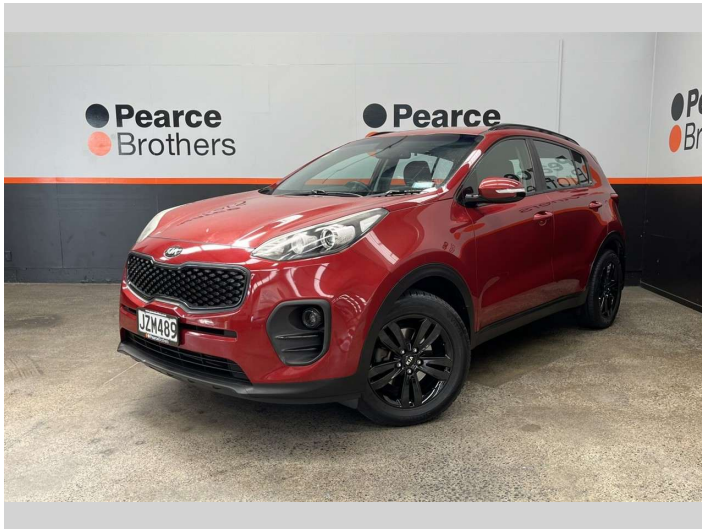

2016 Kia Sportage URBAN LX, BLACKED OUT, NZ

Purchase Price **\$11,990**
Includes GST, Registration & Licensing

Finance may be available on this vehicle. Ask one of our friendly staff for more information.

Body Style
5 door, RV/SUV

Odometer
171,712 km

Engine
1999 cc

Fuel Type
Petrol

Transmission
Automatic

Wheels
-

VIN
KNAPM81AMG7143103

Interior
-