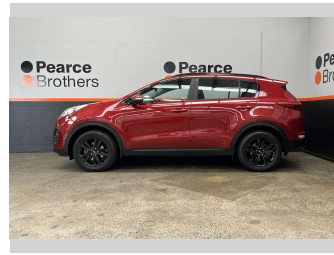

2016 Kia Sportage URBAN LX, BLACKED OUT, NZ

Purchase Price **\$11,990**
Includes GST, Registration & Licensing

Finance may be available on this vehicle. Ask one of our friendly staff for more information.

Body Style
5 door, RV/SUV

Odometer
171,712 km

Engine
1999 cc

Fuel Type
Petrol

Transmission
Automatic

Wheels
-

VIN
KNAPM81AMG7143103

Interior
-