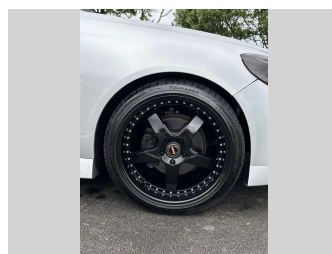

2015 Holden Commodore VF2 SV6 LOWERED ON 20"

Purchase Price **\$23,975**
Includes GST, Registration & Licensing

Finance may be available on this vehicle. Ask one of our friendly staff for more information.

Gain peace of mind with Mechanical Breakdown Insurance. **Ask us how.**

Top features
None Listed

Body Style
4 door, Sedan

Odometer
130,936 km

Engine
3564 cc, In-Line

Fuel Type
Petrol

Transmission
Automatic

Wheels
-