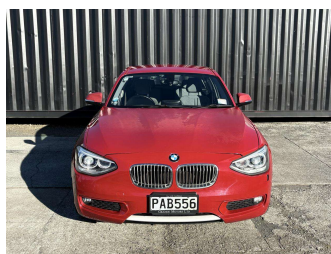

# 2012 BMW 116I "IT'S RED AND JUST \$4990.00"

**Purchase Price** **\$4,990**  
Includes GST, Registration & Licensing

Finance may be available on this vehicle. Ask one of our friendly staff for more information.

Gain peace of mind with Mechanical Breakdown Insurance. **Ask us how.**

**Top features**  
None Listed

Body Style  
**Hatchback**

Odometer  
**125,188 km**

Engine  
**1590 cc, Petrol**

Fuel Type  
**Petrol**