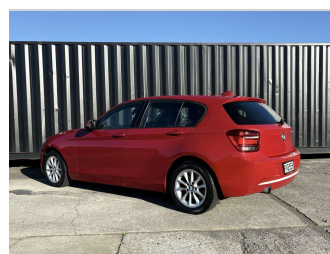

# 2012 BMW 116I "IT'S RED AND JUST \$4990.00"

**Purchase Price** **\$4,990**  
Includes GST, Registration & Licensing

Finance may be available on this vehicle. Ask one of our friendly staff for more information.

Gain peace of mind with Mechanical Breakdown Insurance. **Ask us how.**

**Top features**  
None Listed

Body Style  
**Hatchback**

Odometer  
**125,188 km**

Engine  
**1590 cc, Petrol**

Fuel Type  
**Petrol**