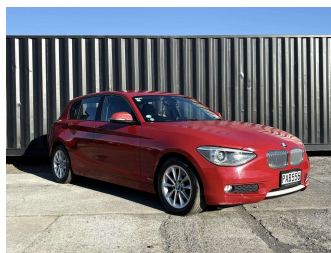

# 2012 BMW 116I "IT'S RED AND JUST \$4990.00"

**Purchase Price** **\$4,990**  
Includes GST, Registration & Licensing

Finance may be available on this vehicle. Ask one of our friendly staff for more information.

Gain peace of mind with Mechanical Breakdown Insurance. **Ask us how.**

**Top features**  
None Listed

Body Style  
**Hatchback**

Odometer  
**125,188 km**

Engine  
**1590 cc, Petrol**

Fuel Type  
**Petrol**