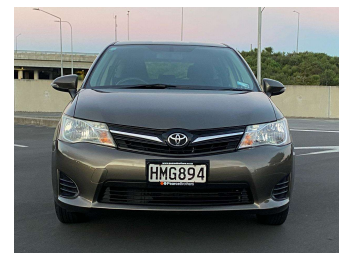

2014 Toyota Corolla GX 1.5P WAGON CVT

Pearce Brothers THE EASY WAY TO FINANCE YOUR NEXT CAR.

- FINANCE NOW**
- MARAC**
- UDC**

SUPER FAST AND COMPETITIVE

LOW OR NO DEPOSIT AVAILABLE

USE YOUR TRADE-IN AS A DEPOSIT

Odometer
146,884 km

Engine
1500 cc, In-Line

Fuel Type
Petrol

Transmission
Automatic, Front Wheel

Wheels
-

VIN
JTDZT4GE00L002904

Interior
-

Safety