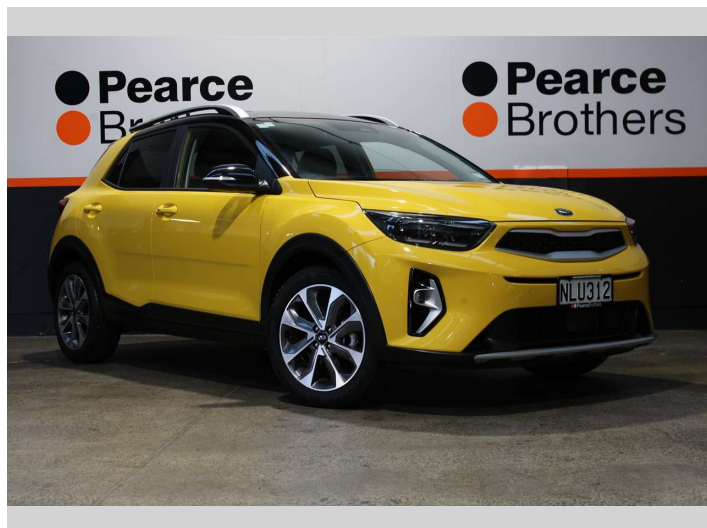

# 2021 Kia Stonic LTD, SUPER LOW KMS, LEATHER, NZ

**Purchase Price** **\$21,990**  
Includes GST, Registration & Licensing

Finance may be available on this vehicle. Ask one of our friendly staff for more information.

Body Style  
**5 door, Hatchback**

Odometer  
**17,822 km**

Engine  
**1368 cc**

Fuel Type  
**Petrol**

Transmission  
**Automatic**

Wheels  
-

VIN  
**KNAD6814MM6554331**

Interior  
-

Safety

Based on 2025 VSRR rating

Reg No.  
**NLU312**

Ext Colour  
**Yellow**

History  
**NZ New**

Seats  
**5 seats**

CO2 Emissions  
**★★★★☆**  
**172 grams/km**

Energy Economy  
**★★☆☆☆**