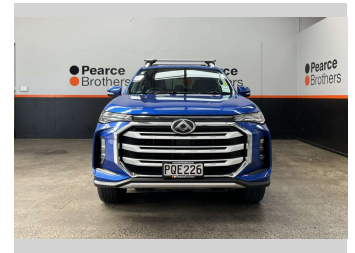

# 2023 LDV T60 ELITE, 4X4, CANOPY, LOW KMS

**Purchase Price** **\$24,990**  
Includes GST, Registration & Licensing

Finance may be available on this vehicle. Ask one of our friendly staff for more information.

Body Style  
**4 door, Ute**

Odometer  
**68,424 km**

Engine  
**1996 cc, Diesel**

Fuel Type  
**Diesel**

Transmission  
**MANUAL**

Wheels  
-

VIN  
**LSFAM11C8NA106522**

Interior  
-