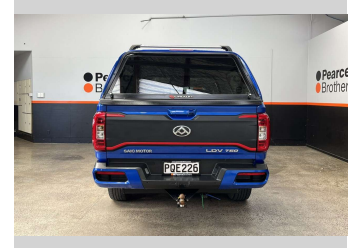

# 2023 LDV T60 ELITE, 4X4, CANOPY, LOW KMS

**Purchase Price** **\$24,990**  
Includes GST, Registration & Licensing

Finance may be available on this vehicle. Ask one of our friendly staff for more information.

Body Style  
**4 door, Ute**

Odometer  
**68,424 km**

Engine  
**1996 cc, Diesel**

Fuel Type  
**Diesel**

Transmission  
**MANUAL**

Wheels  
-

VIN  
**LSFAM11C8NA106522**

Interior  
-