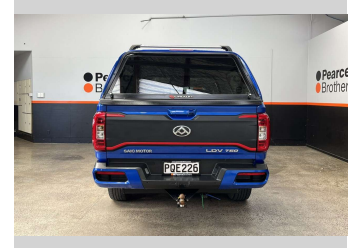

2023 LDV T60 ELITE, 4X4, CANOPY, LOW KMS

Purchase Price **\$26,990**
Includes GST, Registration & Licensing

Finance may be available on this vehicle. Ask one of our friendly staff for more information.

Gain peace of mind with Mechanical Breakdown Insurance. **Ask us how.**

Body Style
4 door, Ute

Odometer
68,424 km

Engine
1996 cc, Diesel

Fuel Type
Diesel

Transmission
MANUAL

Wheels
-

VIN
LSFAM11C8NA106522

Interior
-