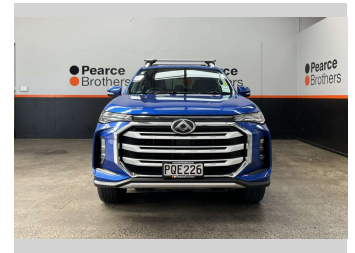

2023 LDV T60 ELITE, 4X4, CANOPY, LOW KMS

Purchase Price **\$26,990**
Includes GST, Registration & Licensing

Finance may be available on this vehicle. Ask one of our friendly staff for more information.

Gain peace of mind with Mechanical Breakdown Insurance. **Ask us how.**

Body Style
4 door, Ute

Odometer
68,424 km

Engine
1996 cc, Diesel

Fuel Type
Diesel

Transmission
MANUAL

Wheels
-

VIN
LSFAM11C8NA106522

Interior
-