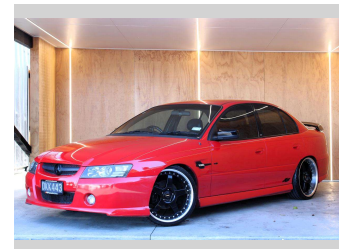

2005 Holden COMMODORE SS 6 SPEED MANUAL

Purchase Price
Includes GST, Registration & Licensing

\$28,990

Finance may be available on this vehicle. Ask one of our friendly staff for more information.

UDC
New Zealand's Finance Company
MARAC
MEANS FINANCE

Gain peace of mind with Mechanical Breakdown Insurance. **Ask us how.**

autosure
INSURANCE

Top features

None Listed

Body Style
Sedan

Odometer
178,526 km

Engine
5665 cc, Internal Combustion

Fuel Type
Petrol