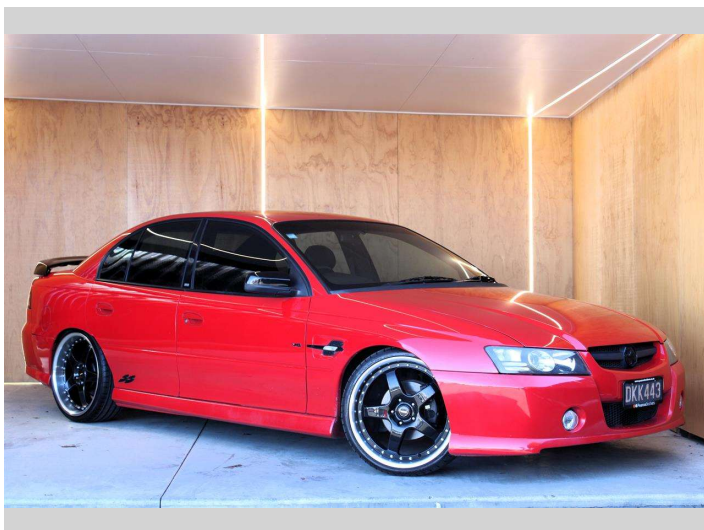

2005 Holden COMMODORE SS 6 SPEED MANUAL

Purchase Price
Includes GST, Registration & Licensing

\$28,990

Finance may be available on this vehicle. Ask one of our friendly staff for more information.

UDC
New Zealand's Finance Company
MARAC
MEANS FINANCE

Gain peace of mind with Mechanical Breakdown Insurance. **Ask us how.**

autosure
INSURANCE

Top features

None Listed

Body Style
Sedan

Odometer
178,526 km

Engine
5665 cc, Internal Combustion

Fuel Type
Petrol