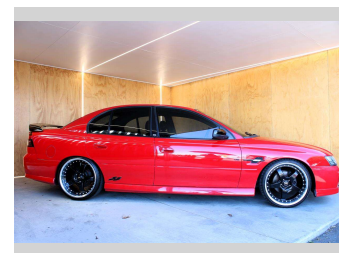

2005 Holden COMMODORE SS 6 SPEED MANUAL

Purchase Price
Includes GST, Registration & Licensing

\$28,990

Finance may be available on this vehicle. Ask one of our friendly staff for more information.

UDC
New Zealand's Finance Company
MARAC
MEANS FINANCE

Gain peace of mind with Mechanical Breakdown Insurance. **Ask us how.**

autosure
INSURANCE

Top features

None Listed

Body Style
Sedan

Odometer
178,526 km

Engine
5665 cc, Internal Combustion

Fuel Type
Petrol