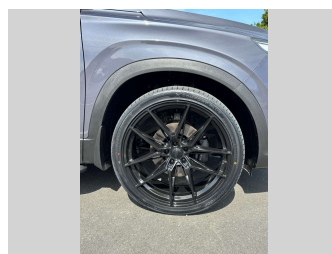

2021 Hyundai SANTA FE TM 2.5 PETROL 4WD NZ

Purchase Price **\$28,975**
Includes GST, Registration & Licensing

Finance may be available on this vehicle. Ask one of our friendly staff for more information.

Gain peace of mind with Mechanical Breakdown Insurance. **Ask us how.**

Top features

None Listed

Body Style
5 door, SUV

Odometer
122,712 km

Engine
2497 cc, In-Line

Fuel Type
Petrol

Transmission
Automatic, 4WD