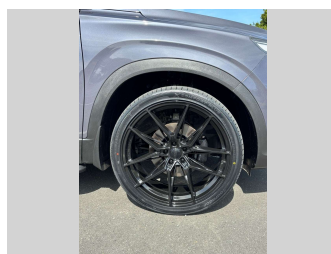

2021 Hyundai SANTA FE TM 2.5 PETROL 4WD NZ

Purchase Price **\$28,975**
Includes GST, Registration & Licensing

Finance may be available on this vehicle. Ask one of our friendly staff for more information.

Gain peace of mind with Mechanical Breakdown Insurance. **Ask us how.**

Top features

None Listed

Body Style
5 door, SUV

Odometer
122,712 km

Engine
2497 cc, In-Line

Fuel Type
Petrol

Transmission
Automatic, 4WD